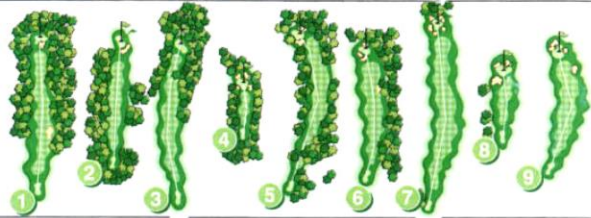

SCORE CARD

THE WOODS

Hole	1	2	3	4	5	6	7	8	9	Out
Blue	390	332	393	145	333	350	550	177	359	3029
White	380	308	370	125	311	343	538	159	338	2872
Gold	360	296	358	116	275	324	498	148	290	2665
Par	4	4	4	3	4	4	5	3	4	35
Men's Hdcp	3	15	7	17	13	11	1	9	5	
Red	350	286	335	110	256	315	490	119	287	2548
Women's Hdcp	3	15	7	17	13	11	1	9	5