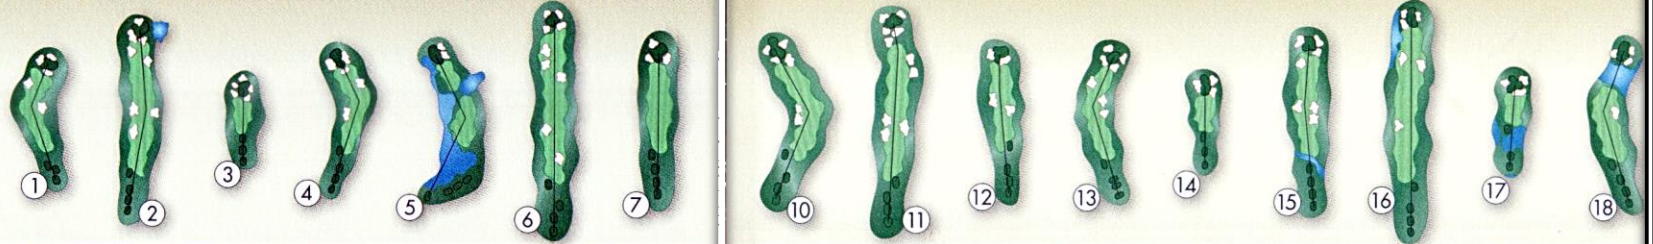

SCORE CARD

Hole		1	2	3	4	5	6	7	8	9	Out	10	11	12	13	14	15	16	17	18	In	Out	Tot	Hcp	Net
Gold	73.6/142	406	487	200	361	445	571	402	176	436	3484	449	554	369	380	200	432	571	204	382	3541	3484	7025		
Blue	71.1/137	385	454	179	336	417	539	369	150	387	3216	413	513	333	362	176	407	525	186	351	3266	3216	6482		
White	M 68.4/130 W 75.0/140	347	423	154	313	401	499	339	120	333	2929	381	489	301	333	138	374	493	172	323	3004	2929	5933		
Handicap		7	9	15	17	1	5	11	13	3		10	8	16	14	18	4	2	6	12					
Par		4	5	3	4	4	5	4	3	4	36	4	5	4	4	3	4	5	3	4	36	36	72		
Red/Black	M 64.6/121 W 70.4/128	331	383	111	268	361	463	299	107	248	2571	271	423	265	296	106	340	456	104	283	2544	2571	5115		
Yellow (Family)		200	305	115	175	185	310	200	112	125	1727	250	300	225	275	111	225	350	112	130	1978	1727	3705		
Handicap		9	7	15	13	1	5	11	17	3		10	4	14	12	18	8	2	16	6